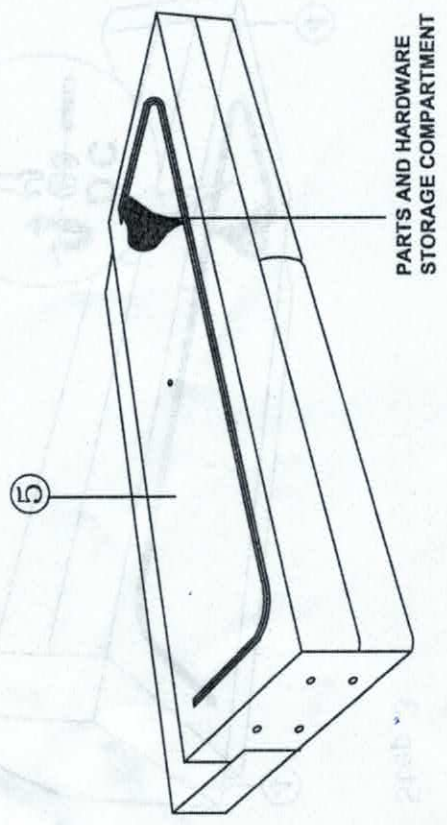

ASSEMBLY INSTRUCTIONS

Step 1