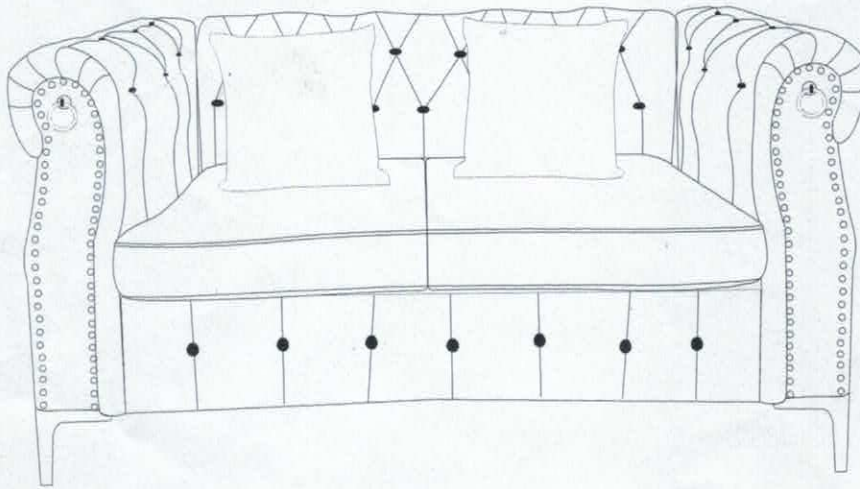

ASSEMBLY INSTRUCTION

ITEM NO:LG2005

LOVE SEAT

Bolt
16PCS

Leg
4PCS

Backrest
1PC

Arm
2PCS

Pillow
2PCS

Front Board
1PC

Seat Board
1PC

Seat Cushion
2PCS

STEP 1

STEP2

STEP3

STEP4

STEP5