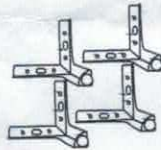

ASSEMBLY INSTRUCTION

ITEM NO:LG2005

LOVE SEAT

Bolt
16PCS

Leg
4PCS

Backrest
1PC

Arm
2PCS

Pillow
2PCS

Front Board
1PC

Seat Board
1PC

Seat Cushion
2PCS

STEP 1

STEP2

STEP3

STEP4

STEP5