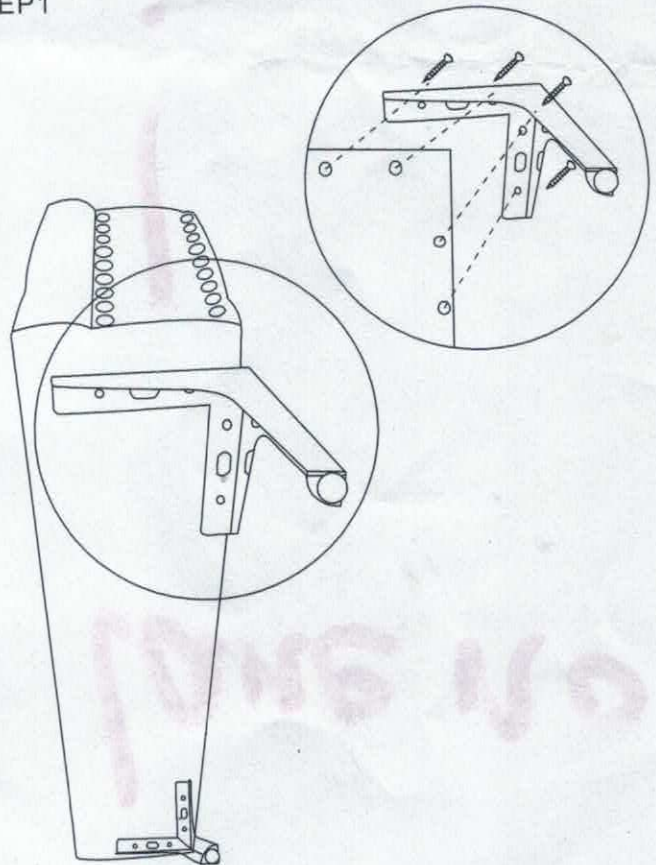

ASSEMBLY INSTRUCTION

ITEM NO:LG2005

LOVE SEAT

Bolt
16PCS

Leg
4PCS

Backrest
1PC

Arm
2PCS

Pillow
2PCS

Front Board
1PC

Seat Board
1PC

Seat Cushion
2PCS

STEP 1

STEP2

STEP3

STEP4

STEP5