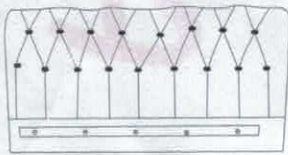

ASSEMBLY INSTRUCTION

ITEM NO:LG2005

LOVE SEAT

Bolt
16PCS

Leg
4PCS

Backrest
1PC

Arm
2PCS

Pillow
2PCS

Front Board
1PC

Seat Board
1PC

Seat Cushion
2PCS

STEP 1

STEP2

STEP3

STEP4

STEP5